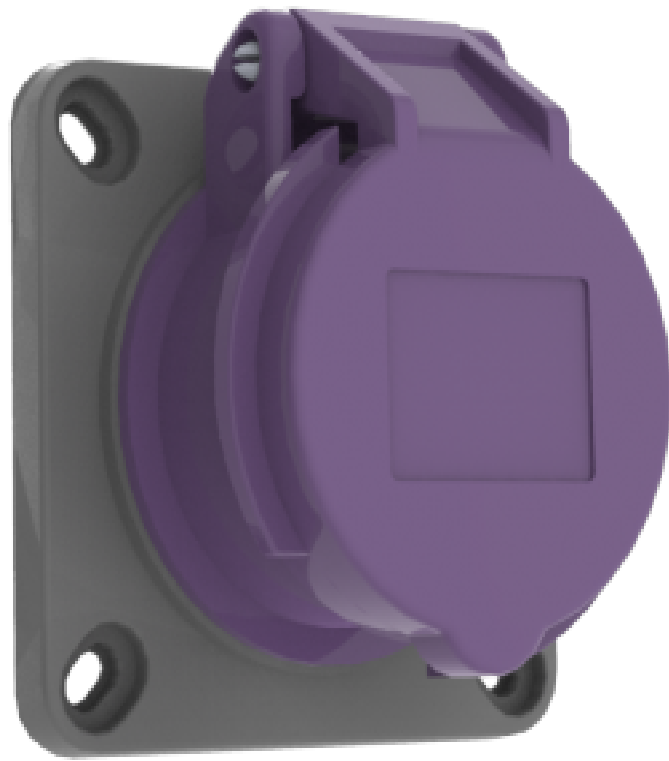

Panel mounting socket

- Products group CEE Norm
- plug-in / plug-socket plug-socket
- Body type Panel mounting socket
- Ip class IP 44
- Body material polyamid 6
- conductive material Ms 58
- weight gr. 125
- Box pieces 15
- packages pieces 180
- Product number BC1-1102-2413

Volt	24V
Amper	16A
Hertz	50Hz - 60Hz
Pole	2P
Saat Yönü	

Ölçüler / Dimensions (mm)

a	68,5	e□	58
b	22	f	
c	40	g	
d□	75	h	

http://www.bemis.com.tr/Urunler/detay/240/panel_mounting_socket.html