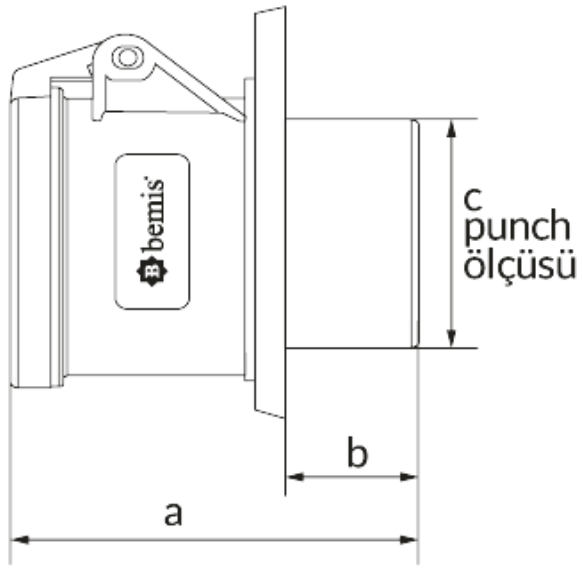

Panel mounting socket

- Products group CEE Norm
- plug-in / plug-socket plug-socket
- Body type Panel mounting socket
- Ip class IP 44
- Body material polyamid 6
- conductive material Ms 58
- weight gr. 125
- Box pieces 15
- packages pieces 180
- Product number BC1-1102-2413

Volt	24V
Amper	16A
Hertz	50Hz - 60Hz
Pole	2P
Saat Yönü	

Ölçüler / Dimensions (mm)

a	68,5	e□	58
b	22	f	
c	40	g	
d□	75	h	

http://www.bemis.com.tr/Urunler/detay/240/panel_mounting_socket.html