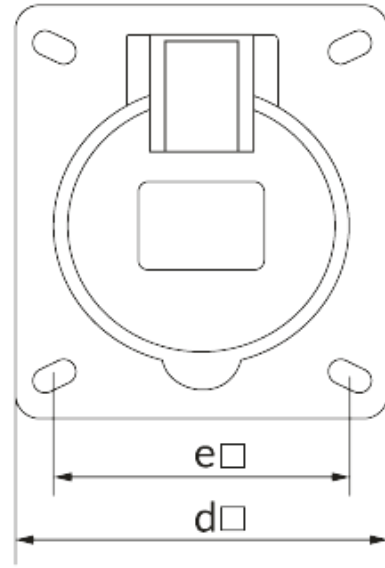

Panel mounting socket

- Products group CEE Norm
- plug-in / plug-socket plug-socket
- Body type Panel mounting socket
- Ip class IP 44
- Body material polyamid 6
- conductive material Ms 58
- weight gr. 125
- Box pieces 15
- packages pieces 180
- Product number BC1-1102-2413

Volt	24V
Amper	16A
Hertz	50Hz - 60Hz
Pole	2P
Saat Yönü	

Ölçüler / Dimensions (mm)

a	68,5	e□	58
b	22	f	
c	40	g	
d□	75	h	

http://www.bemis.com.tr/Urunler/detay/240/panel_mounting_socket.html