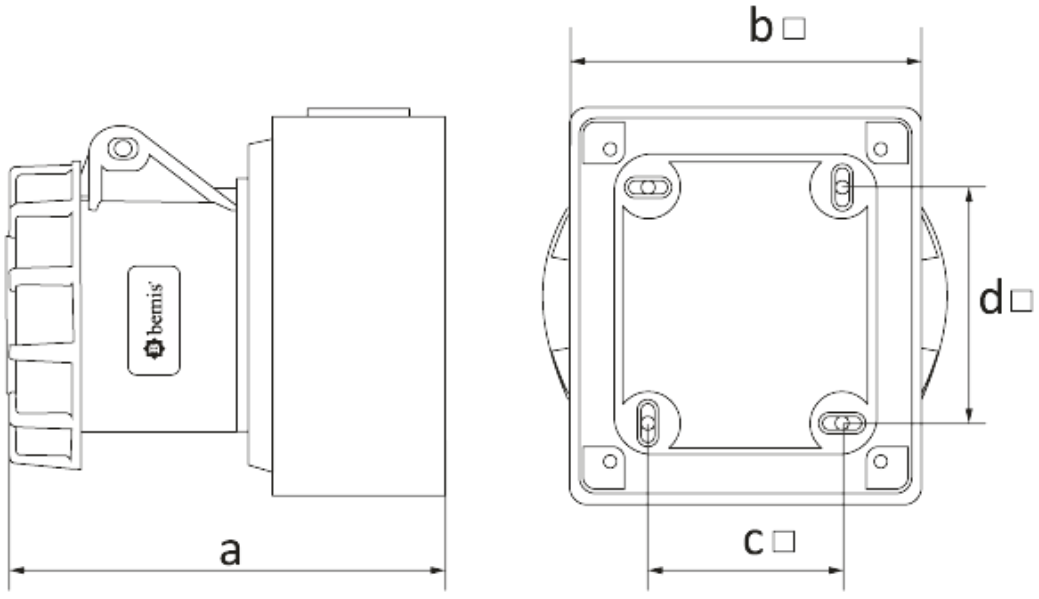

Straight socket

- Products group CEE Norm
- plug-in / plug-socket plug-socket
- Body type Straight socket
- Ip class IP 67
- Body material polyamid 6
- conductive material Ms 58
- weight gr. 345
- Box pieces 2
- packages pieces 36
- Product number BC1-1403-7510

Volt	220V-250V
Amper	16A
Hertz	50Hz - 60Hz
Pole	2P+E
Saat Yönü	

Ölçüler / Dimensions (mm)

a	120	e	
b□	95	f	
c□	55	g	
d□	55	h	

http://www.bemis.com.tr/Urunler/detay/715/straight_socket.html