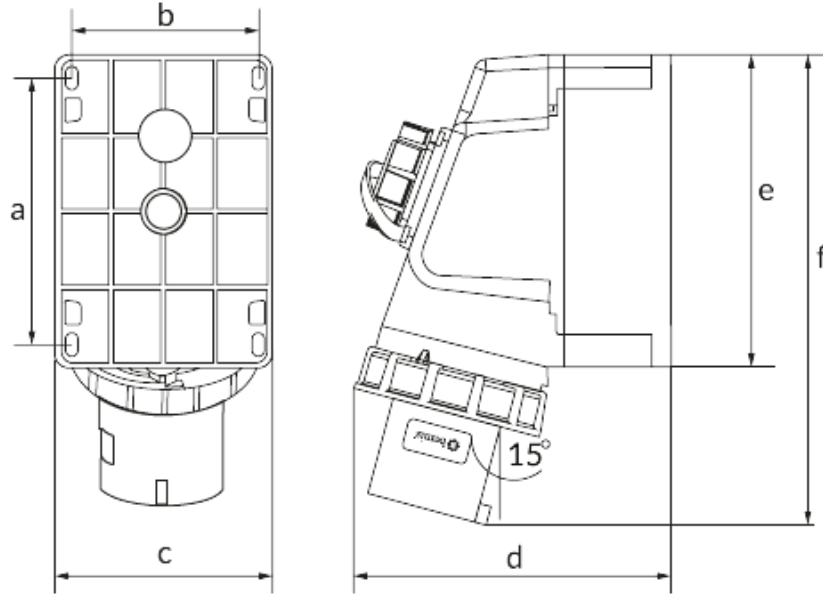

Combination unit angled surface plug

- Products group CEE Norm
- plug-in / plug-socket plug
- Body type Combination unit angled surface plug
- Ip class IP 67
- Body material polyamid 6
- conductive material Ms 58
- weight gr. 755
- Box pieces 1
- packages pieces 12
- Product number BC1-4403-7238

Volt	220V-250V
Amper	63A
Hertz	50Hz - 60Hz
Pole	2P+E
Saat Yönü	

Ölçüler / Dimensions (mm)

a	134	e	170
b	104	f	250
c	118	g	
d	160	h	

http://www.bemis.com.tr/Urunler/detay/1047/combination_unit_angled_surface_plug.html