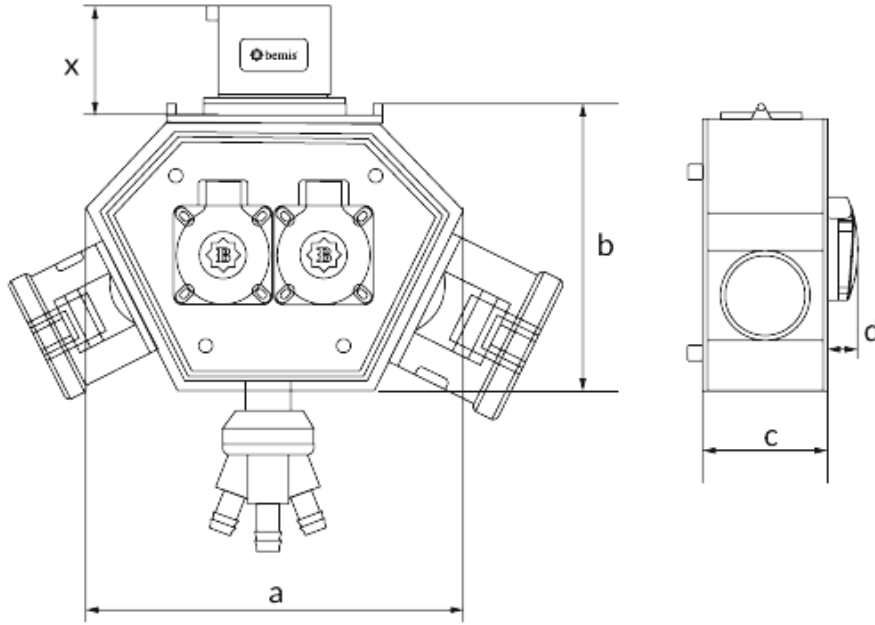

CEE Poly Box

- Ip class IP 44
- Body material polyamid 6
- weight gr. 950
- Box pieces 1
- packages pieces 6
- Product number BX1-0222-2100
- with plug-socket/ without plug-socket with socket
- Cabled/cordless

	3 Adet Priz	2 Adet Priz
Volt	220V-250V	220V-250V
Amper	16A	16A
Hertz	50Hz - 60Hz	50Hz - 60Hz
Pole	2P+E	2P+E
Saat Yönü		

Ölçüler / Dimensions (mm) x				
a	188	3/4/5 - 16A Priz / Socket	46	
b	148	3/4/5 - 32A Priz / Socket	57	
c	86	3/4/5 - 32A Fiş / Plug	46	
d	18	3'lü Hava Çıkışı / Air Outlet	90	