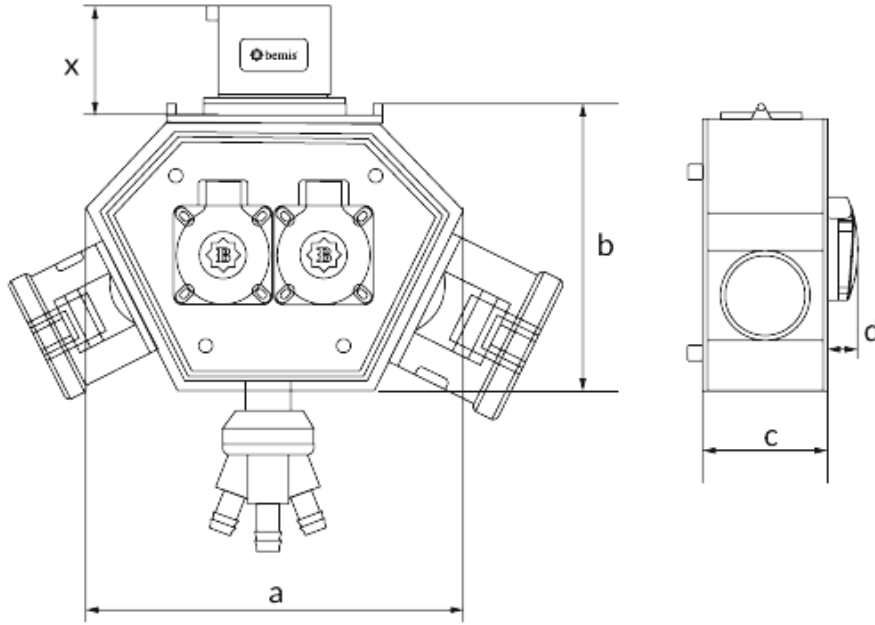

## CEE Poly Box

- Ip class IP 44
- Body material polyamid 6
- weight gr. 970
- Box pieces 1
- packages pieces 6
- Product number BX1-0333-2100
- with plug-socket/ without plug-socket with socket
- Cabled/cordless

	3 Adet Priz	2 Adet Priz
Volt	380V-450V	220V-250V
Amper	16A	16A
Hertz	50Hz - 60Hz	50Hz - 60Hz
Pole	3P+E	2P+E
Saat Yönü		

Ölçüler / Dimensions (mm) x				
a	188	3/4/5 - 16A Priz / Socket		46
b	148	3/4/5 - 32A Priz / Socket		57
c	86	3/4/5 - 32A Fiş / Plug		46
d	18	3'lü Hava Çıkışı / Air Outlet		90