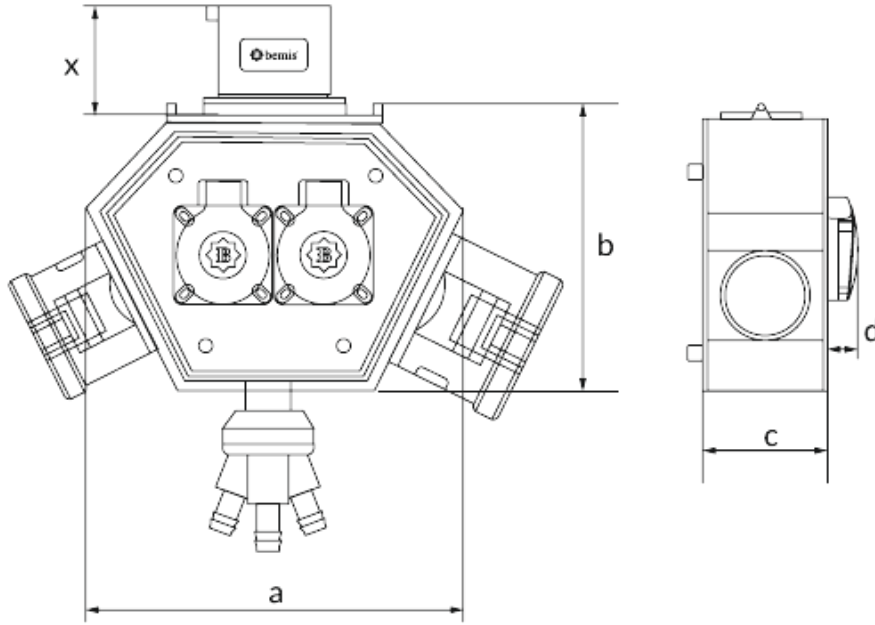

CEE Poly Box

- Ip class IP 44
- Body material polyamid 6
- weight gr. 1050
- Box pieces 1
- packages pieces 6
- Product number BX1-0442-0000
- with plug-socket/ without plug-socket with socket
- Cabled/cordless

	2 Adet Priz	1 Adet Priz
Volt	380V-450V	220V-250V
Amper	16A	16A
Hertz	50Hz - 60Hz	50Hz - 60Hz
Pole	3P+E+N	2P+E
Saat Yönü		

Ölçüler / Dimensions (mm) x				
a	188	3/4/5 - 16A Priz / Socket		46
b	148	3/4/5 - 32A Priz / Socket		57
c	86	3/4/5 - 32A Fiş / Plug		46
d	18	3'lü Hava Çıkışı / Air Outlet		90