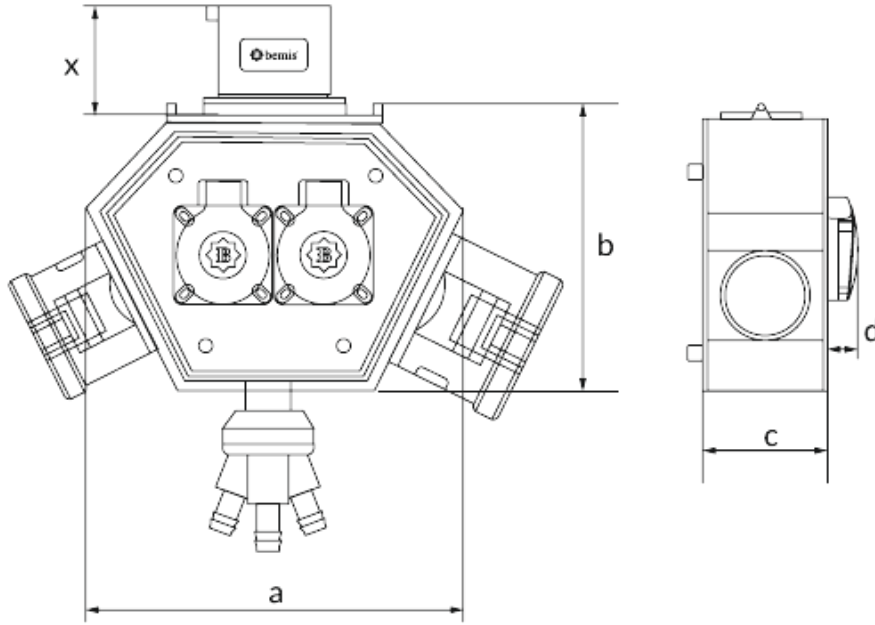

## CEE Poly Box

- Ip class IP 44
- Body material polyamid 6
- weight gr. 1000
- Box pieces 1
- packages pieces 6
- Product number BX1-0555-2100
- with plug-socket/ without plug-socket with socket
- Cabled/cordless

	3 Adet Priz	2 Adet Priz
Volt	220V-250V	220V-250V
Amper	32A	16A
Hertz	50Hz - 60Hz	50Hz - 60Hz
Pole	2P+E	2P+E
Saat Yönü		

Ölçüler / Dimensions (mm) x				
a	188	3/4/5 - 16A Priz / Socket		46
b	148	3/4/5 - 32A Priz / Socket		57
c	86	3/4/5 - 32A Fiş / Plug		46
d	18	3'lü Hava Çıkışı / Air Outlet		90