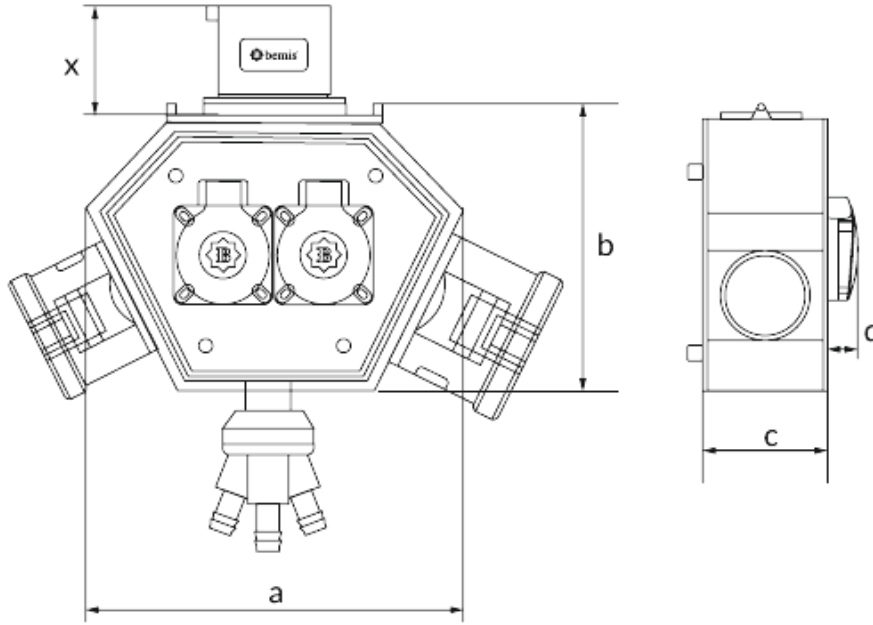

CEE Poly Box

- Ip class IP 44
- Body material polyamid 6
- weight gr. 1200
- Box pieces 1
- packages pieces 6
- Product number BX1-0660-2113
- with plug-socket/ without plug-socket with socket
- Cabled/cordless
- air outletted 3 piece air outlet

	2 Adet Priz	2 Adet Priz
Volt	220V-250V	220V-250V
Amper	32A	16A
Hertz	50Hz - 60Hz	50Hz - 60Hz
Pole	3P+E	2P+E
Saat Yönü		

Ölçüler / Dimensions (mm) x			
a	188	3/4/5 - 16A Priz / Socket	46
b	148	3/4/5 - 32A Priz / Socket	57
c	86	3/4/5 - 32A Fiş / Plug	46
d	18	3'lü Hava Çıkışı / Air Outlet	90