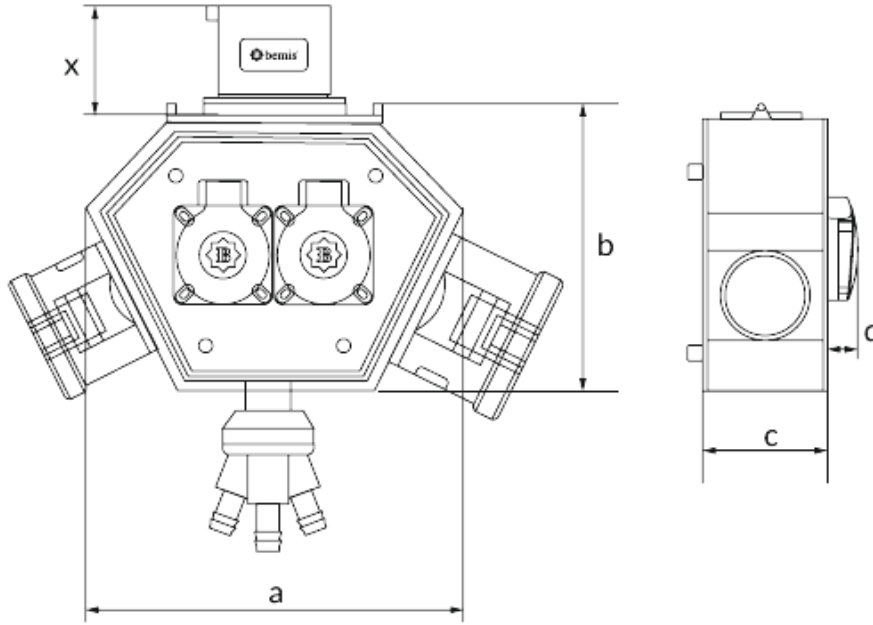

CEE Poly Box

- Ip class IP 44
- Body material polyamid 6
- weight gr. 1050
- Box pieces 1
- packages pieces 6
- Product number BX1-0666-2100
- with plug-socket/ without plug-socket with socket
- Cabled/cordless

	3 Adet Priz	2 Adet Priz
Volt	380V-450V	220V-250V
Amper	32A	16A
Hertz	50Hz - 60Hz	50Hz - 60Hz
Pole	3P+E	2P+E
Saat Yönü		

Ölçüler / Dimensions (mm) x				
a	188	3/4/5 - 16A Priz / Socket		46
b	148	3/4/5 - 32A Priz / Socket		57
c	86	3/4/5 - 32A Fiş / Plug		46
d	18	3'lü Hava Çıkışı / Air Outlet		90