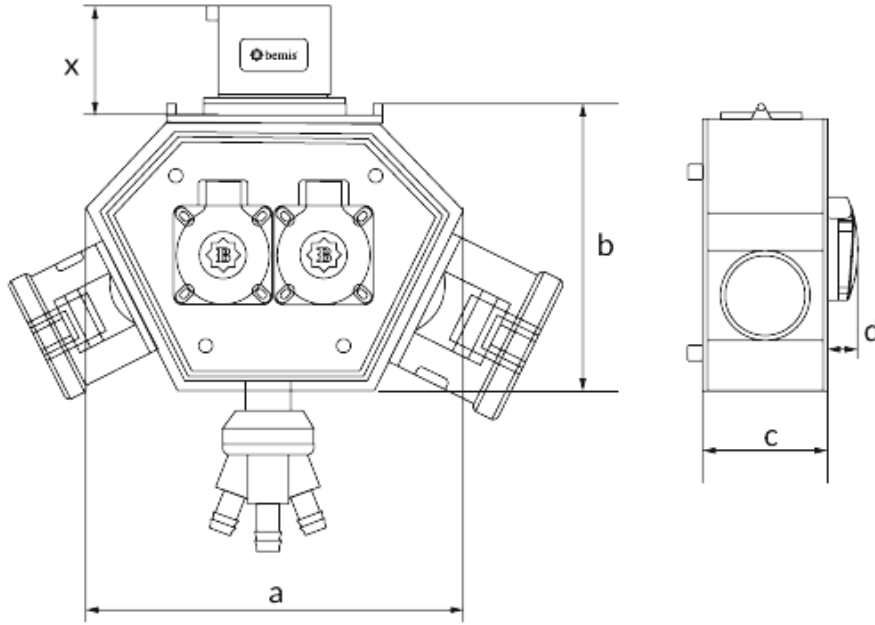

## CEE Poly Box

- Ip class IP 44
- Body material polyamid 6
- weight gr. 1000
- Box pieces 1
- packages pieces 6
- Product number BX1-1222-0000
- with plug-socket/ without plug-socket with socket
- Cabled/cordless
- plug-in 1
- plug-in Volt 220V-250V
- plug-in Amper 32A
- plug-in Hertz 100Hz - 300Hz
- plug-in polar 2P+E

	3 Adet Priz
Volt	220V-250V
Amper	16A
Hertz	50Hz - 60Hz
Pole	2P+E
Saat Yönü	

Ölçüler / Dimensions (mm) x				
a	188	3/4/5 - 16A Priz / Socket	46	
b	148	3/4/5 - 32A Priz / Socket	57	
c	86	3/4/5 - 32A Fiş / Plug	46	
d	18	3'lü Hava Çıkışı / Air Outlet	90	