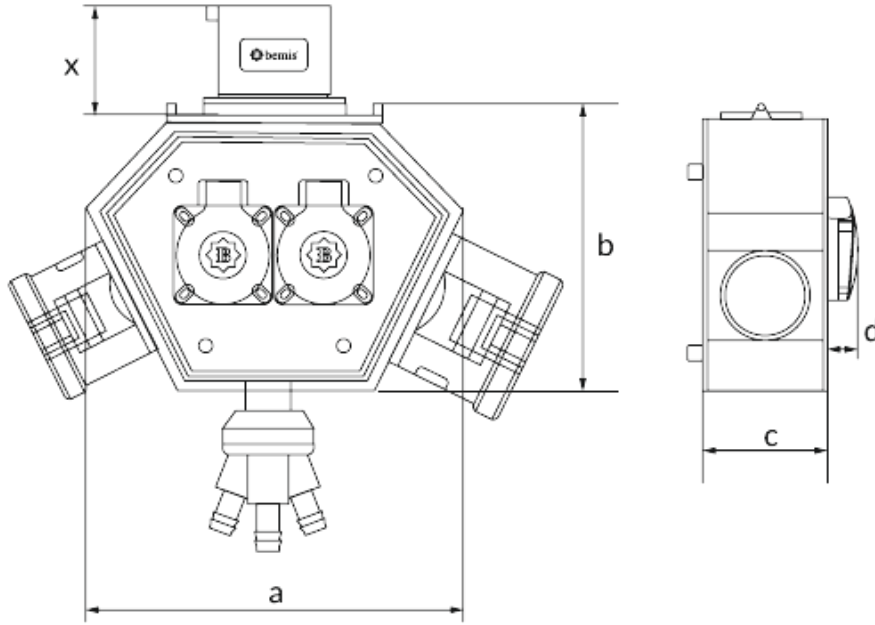

## CEE Poly Box

- Ip class IP 44
- Body material polyamid 6
- weight gr. 1050
- Box pieces 1
- packages pieces 8
- Product number BX1-1222-2100
- with plug-socket/ without plug-socket with socket
- Cabled/cordless
- plug-in 1
- plug-in Volt 220V-250V
- plug-in Amper 32A
- plug-in Hertz 50Hz - 60Hz
- plug-in polar 2P+E

	3 Adet Priz	2 Adet Priz
Volt	220V-250V	220V-250V
Amper	16A	16A
Hertz	50Hz - 60Hz	100Hz - 300Hz
Pole	2P+E	2P+E
Saat Yönü		

Ölçüler / Dimensions (mm) x			
a	188	3/4/5 - 16A Priz / Socket	46
b	148	3/4/5 - 32A Priz / Socket	57
c	86	3/4/5 - 32A Fiş / Plug	46
d	18	3'lü Hava Çıkışı / Air Outlet	90