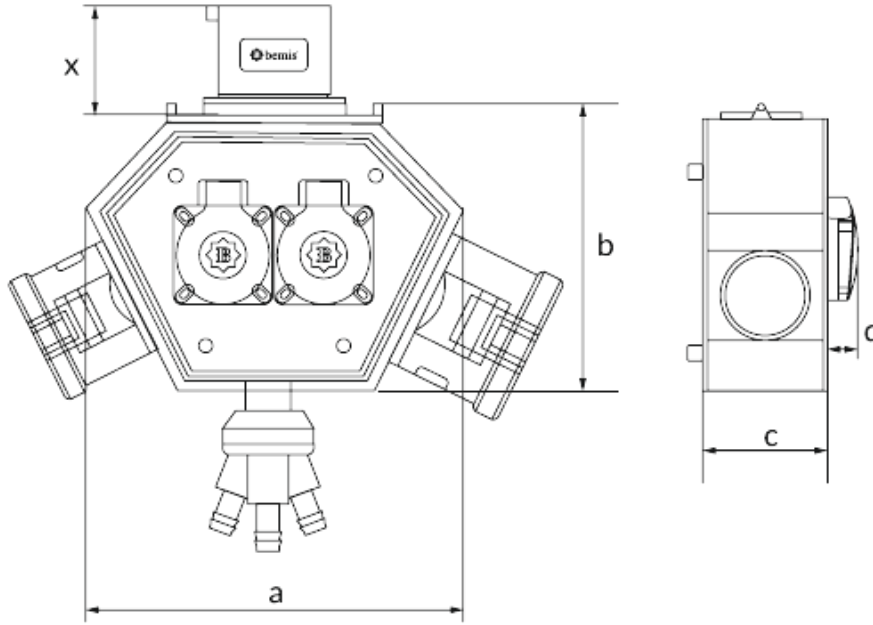

## CEE Poly Box

- Ip class IP 44
- Body material polyamid 6
- weight gr. 1030
- Box pieces 1
- packages pieces 6
- Product number BX1-2333-0000
- with plug-socket/ without plug-socket with socket
- Cabled/cordless
- plug-in 1
- plug-in Volt 380V-450V
- plug-in Amper 32A
- plug-in Hertz 50Hz - 60Hz
- plug-in polar 3P+E

	3 Adet Priz
Volt	380V-450V
Amper	16A
Hertz	50Hz - 60Hz
Pole	3P+E
Saat Yönü	

Ölçüler / Dimensions (mm) x			
a	188	3/4/5 - 16A Priz / Socket	46
b	148	3/4/5 - 32A Priz / Socket	57
c	86	3/4/5 - 32A Fiş / Plug	46
d	18	3'lü Hava Çıkışı / Air Outlet	90