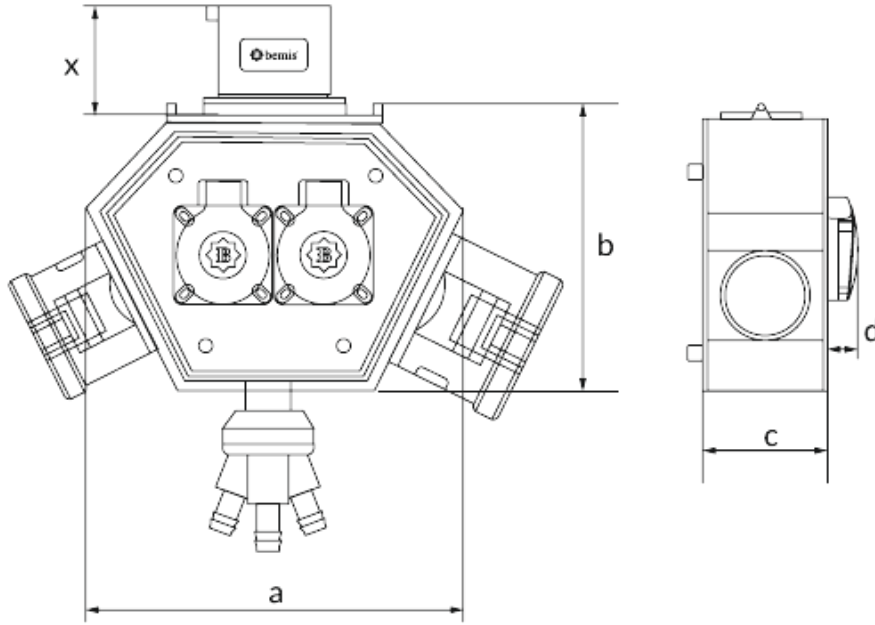

CEE Poly Box

- Ip class IP 44
- Body material polyamid 6
- weight gr. 1200
- Box pieces 1
- packages pieces 6
- Product number BX1-3442-0000
- with plug-socket/ without plug-socket with socket
- Cabled/cordless
- plug-in 1
- plug-in Volt 380V-450V
- plug-in Amper 32A
- plug-in Hertz 50Hz - 60Hz
- plug-in polar 3P+E+N

	2 Adet Priz	1 Adet Priz
Volt	380V-450V	220V-250V
Amper	16A	16A
Hertz	50Hz - 60Hz	50Hz - 60Hz
Pole	3P+E+N	2P+E
Saat Yönü		

Ölçüler / Dimensions (mm) x				
a	188	3/4/5 - 16A Priz / Socket		46
b	148	3/4/5 - 32A Priz / Socket		57
c	86	3/4/5 - 32A Fiş / Plug		46
d	18	3'lü Hava Çıkışı / Air Outlet		90