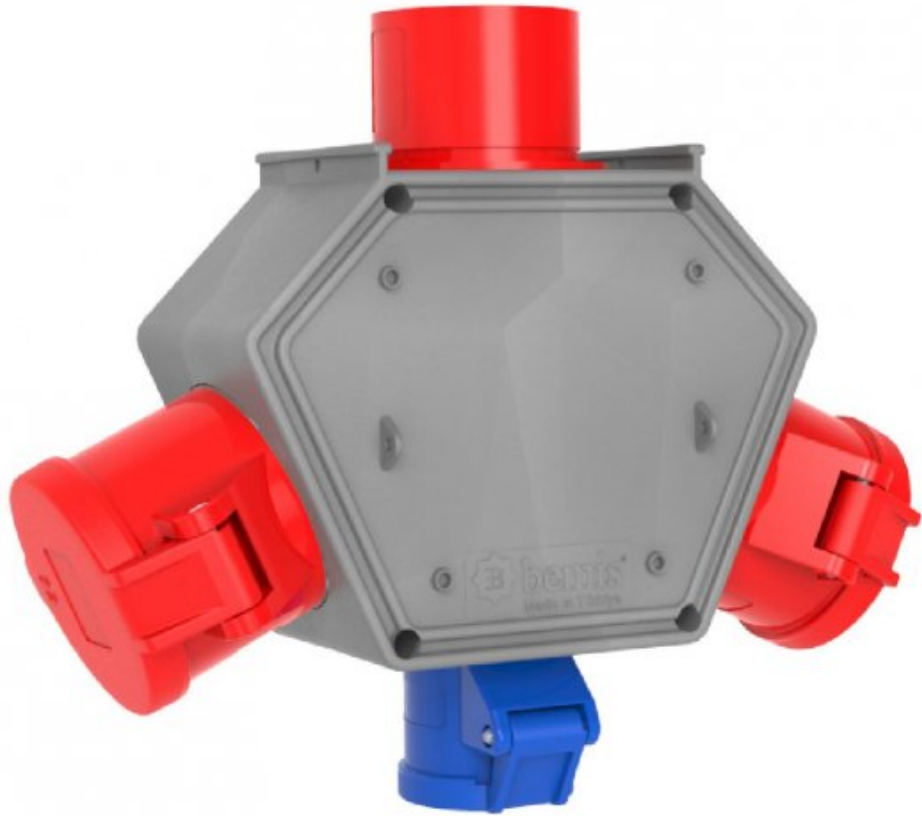

CEE Poly Box

- Ip class IP 44
- Body material polyamid 6
- weight gr. 1200
- Box pieces 1
- packages pieces 6
- Product number BX1-3442-0000
- with plug-socket/ without plug-socket with socket
- Cabled/cordless
- plug-in 1
- plug-in Volt 380V-450V
- plug-in Amper 32A
- plug-in Hertz 50Hz - 60Hz
- plug-in polar 3P+E+N

	2 Adet Priz	1 Adet Priz
Volt	380V-450V	220V-250V
Amper	16A	16A
Hertz	50Hz - 60Hz	50Hz - 60Hz
Pole	3P+E+N	2P+E
Saat Yönü		

Ölçüler / Dimensions (mm) x				
a	188	3/4/5 - 16A Priz / Socket		46
b	148	3/4/5 - 32A Priz / Socket		57
c	86	3/4/5 - 32A Fiş / Plug		46
d	18	3'lü Hava Çıkışı / Air Outlet		90