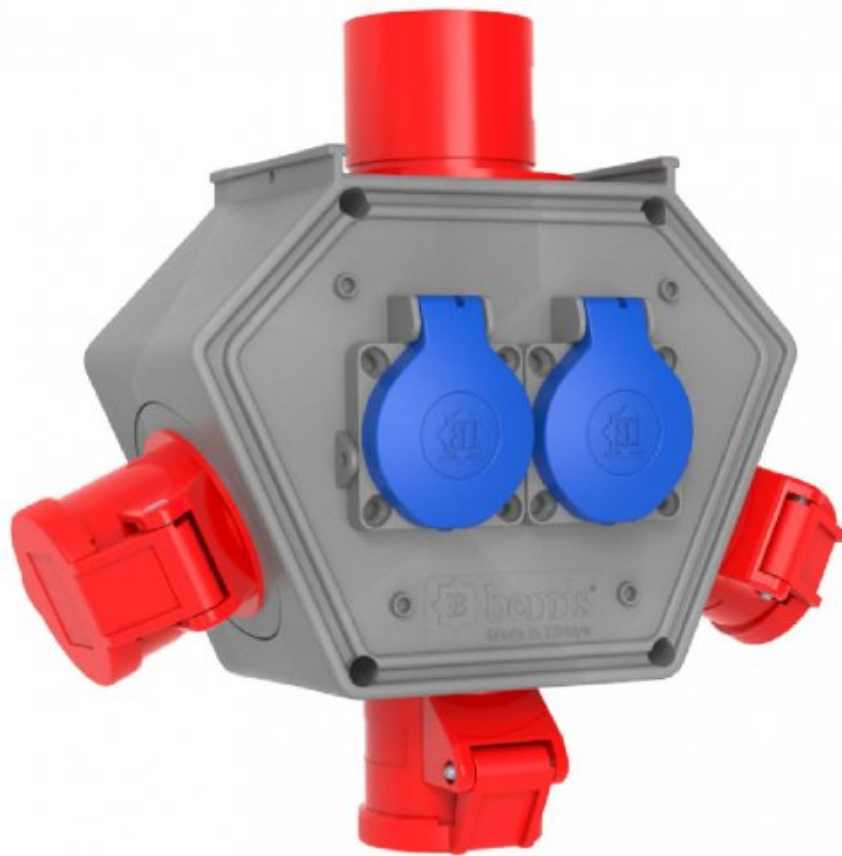

CEE Poly Box

- Ip class IP 44
- Body material polyamid 6
- weight gr. 1100
- Box pieces 1
- packages pieces 6
- Product number BX1-3444-2100
- with plug-socket/ without plug-socket with socket
- Cabled/cordless
- plug-in 1
- plug-in Volt 380V-450V
- plug-in Amper 32A
- plug-in Hertz 50Hz - 60Hz
- plug-in polar 3P+E+N

	3 Adet Priz	2 Adet Priz
Volt	380V-450V	220V-250V
Amper	16A	16A
Hertz	50Hz - 60Hz	50Hz - 60Hz
Pole	3P+E+N	2P+E
Saat Yönü		

Ölçüler / Dimensions (mm) x				
a	188	3/4/5 - 16A Priz / Socket	46	
b	148	3/4/5 - 32A Priz / Socket	57	
c	86	3/4/5 - 32A Fiş / Plug	46	
d	18	3'lü Hava Çıkışı / Air Outlet	90	