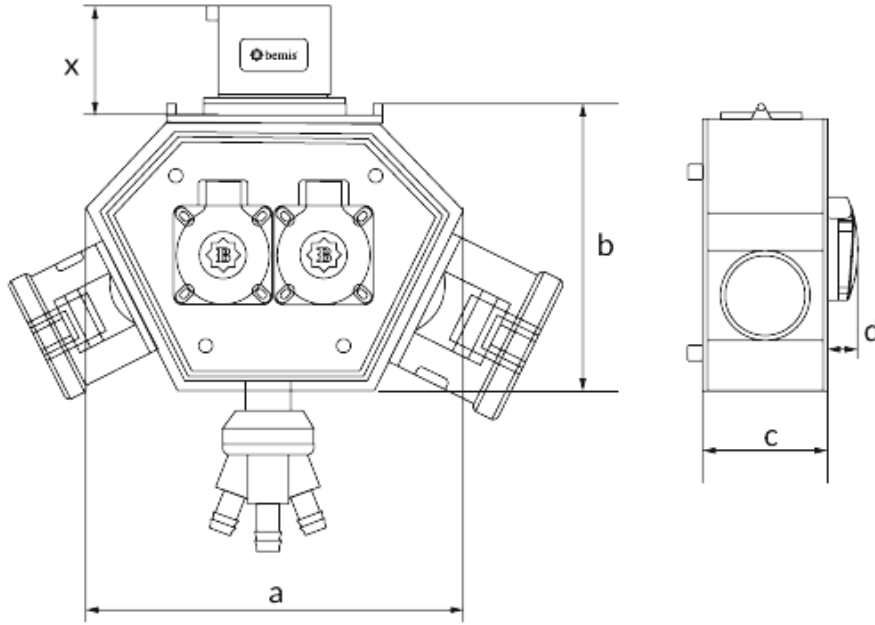

CEE Poly Box

- Ip class IP 44
- Body material polyamid 6
- weight gr. 1100
- Box pieces 1
- packages pieces 6
- Product number BX1-3444-2100
- with plug-socket/ without plug-socket with socket
- Cabled/cordless
- plug-in 1
- plug-in Volt 380V-450V
- plug-in Amper 32A
- plug-in Hertz 50Hz - 60Hz
- plug-in polar 3P+E+N

	3 Adet Priz	2 Adet Priz
Volt	380V-450V	220V-250V
Amper	16A	16A
Hertz	50Hz - 60Hz	50Hz - 60Hz
Pole	3P+E+N	2P+E
Saat Yönü		

Ölçüler / Dimensions (mm) x				
a	188	3/4/5 - 16A Priz / Socket	46	
b	148	3/4/5 - 32A Priz / Socket	57	
c	86	3/4/5 - 32A Fiş / Plug	46	
d	18	3'lü Hava Çıkışı / Air Outlet	90	