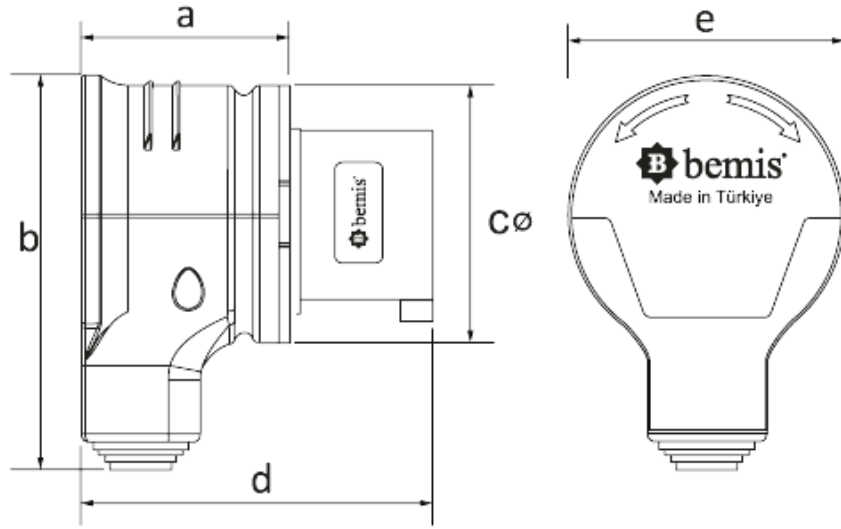

## Angled rotate 60C plug

- Products group CEE Norm
- plug-in / plug-socket plug
- Body type Angled rotate 60C plug
- Ip class IP 44
- Body material polyamid 6
- conductive material Ms 58
- weight gr. 190
- Box pieces 2
- packages pieces 6
- Product number BC1-1505-2130

Volt	380V-450V
Amper	16A
Hertz	50Hz - 60Hz
Pole	3P+E+N
Saat Yönü	

**Ölçüler / Dimensions (mm)**

a	59	e	83
b	113	f	
cø	78	g	
d	96	h	

[http://www.bemis.com.tr/Urunler/detay/887/angled\\_rotate\\_60c\\_plug.html](http://www.bemis.com.tr/Urunler/detay/887/angled_rotate_60c_plug.html)