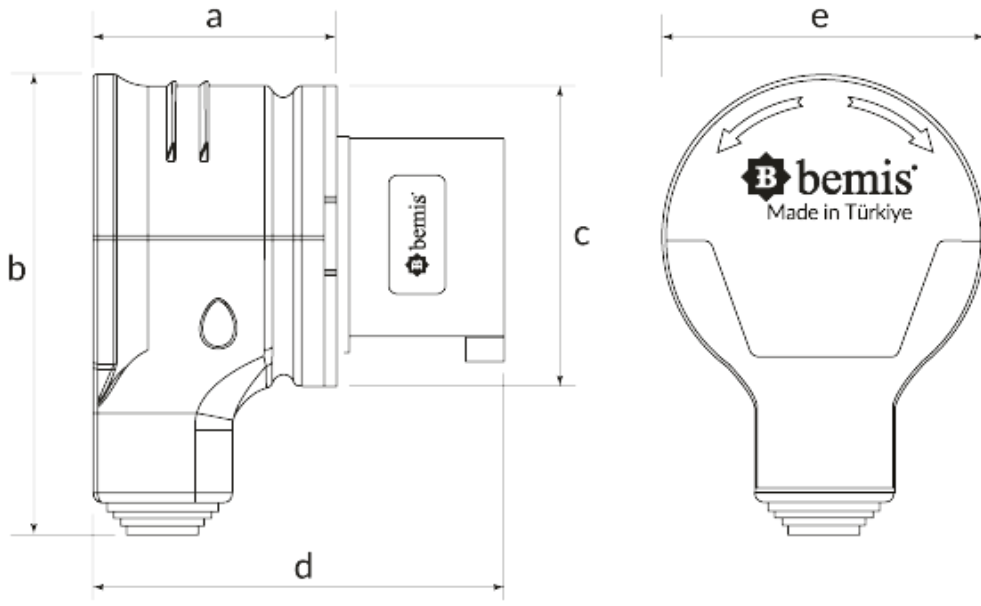

Angled rotate 60C plug

- Products group CEE Norm
- plug-in / plug-socket plug
- Body type Angled rotate 60C plug
- Ip class IP 44
- Body material polyamid 6
- conductive material Ms 58
- weight gr. 265
- Box pieces 2
- Product number BC1-3505-2130

Volt	380V-450V
Amper	32A
Hertz	50Hz - 60Hz
Pole	3P+E+N
Saat Yönü	

Ölçüler / Dimensions (mm)

a	59	e	83
b	113	f	
c \varnothing	78	g	
d	104	h	

http://www.bemis.com.tr/Urunler/detay/989/angled_rotate_60c_plug.html