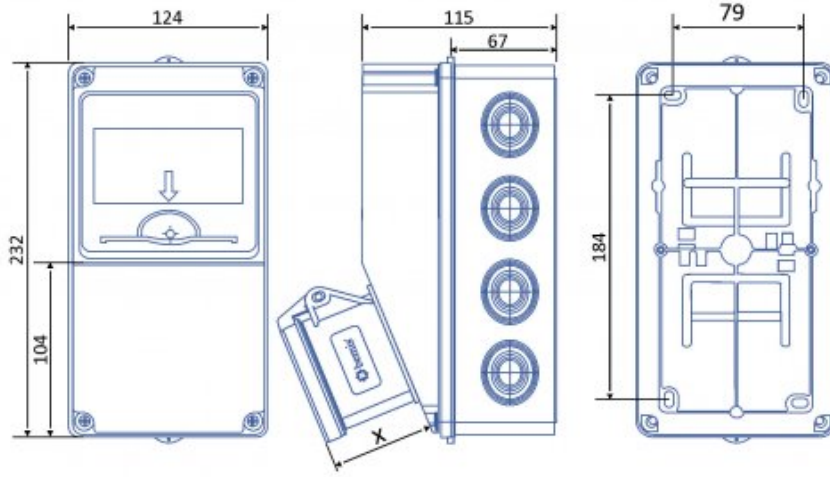

## V5 Combination

- Body type V5 Combination
- Ip class IP 44
- weight gr. 480
- Box pieces 1
- packages pieces 12
- Product number BD1-2000-0000
- Product number 2 BD1-3000-0101
- halogen ABS
- with plug-socket/ without plug-socket without socket

### IP 44 PRİZLER

Priz Yükseklik Ölçüsü (x)

	X (mm)	X (mm)	
CEE Norm 3/32A Som. Prizi		47	
CEE Norm 4/32A Som. Prizi		47	
CEE Norm 5/32A Som. Prizi		47	
1/16A Pano Prizi	18	CEE Norm 3/63A Mak. Prizi	92
1/16A Mak. Prizi	40	CEE Norm 4/63A Mak. Prizi	92
3/25A Somunlu Priz	33	CEE Norm 5/63A Mak. Prizi	92
CEE Norm 3/16A Mak. Prizi	55	CEE Norm 24V 2-3/16A Mak. Prizi	37
CEE Norm 4/16A Mak. Prizi	55	CEE Norm 24V 2-5/32A Mak. Prizi	37
CEE Norm 5/16A Som. Prizi	47		