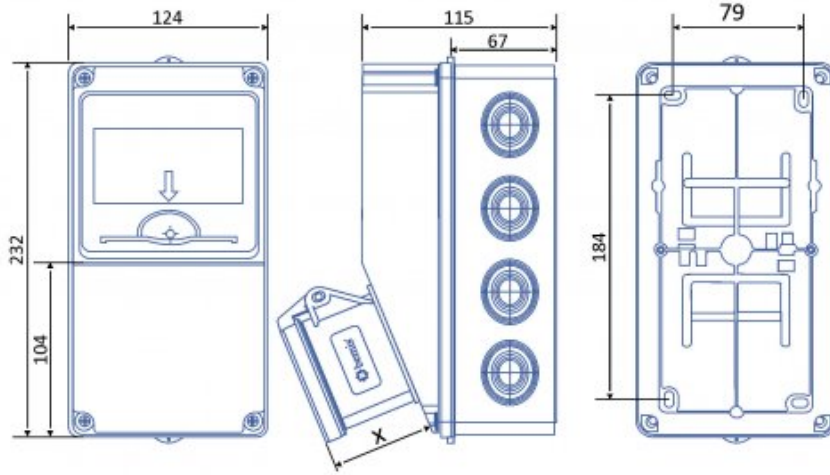

## V5 Combination

- Body type V5 Combination
- Ip class IP 66
- weight gr. 485
- Box pieces 1
- packages pieces 12
- Product number BH1-6000-0000
- Product number 2 BH1-6000-0101
- Product number 3 BEM 70-848
- halogen ABS Halogen Free
- with plug-socket/ without plug-socket without socket
- plugged in/ unplugged unplugged

### IP 44 PRİZLER

Priz Yükseklik Ölçüsü (x)

|                           | X (mm) | X (mm)                             |
|---------------------------|--------|------------------------------------|
| CEE Norm 3/32A Som. Prizi |        | 47                                 |
| CEE Norm 4/32A Som. Prizi |        | 47                                 |
| 1/16A Pano Prizi          | 18     | CEE Norm 5/32A Som. Prizi 47       |
| 1/16A Mak. Prizi          | 40     | CEE Norm 3/63A Mak. Prizi 92       |
| 3/25A Somunlu Priz        | 33     | CEE Norm 4/63A Mak. Prizi 92       |
| CEE Norm 3/16A Mak. Prizi | 55     | CEE Norm 5/63A Mak. Prizi 92       |
| CEE Norm 4/16A Mak. Prizi | 55     | CEE Norm 24V 2-3/16A Mak. Prizi 37 |
| CEE Norm 5/16A Som. Prizi | 47     | CEE Norm 24V 2-5/32A Mak. Prizi 37 |