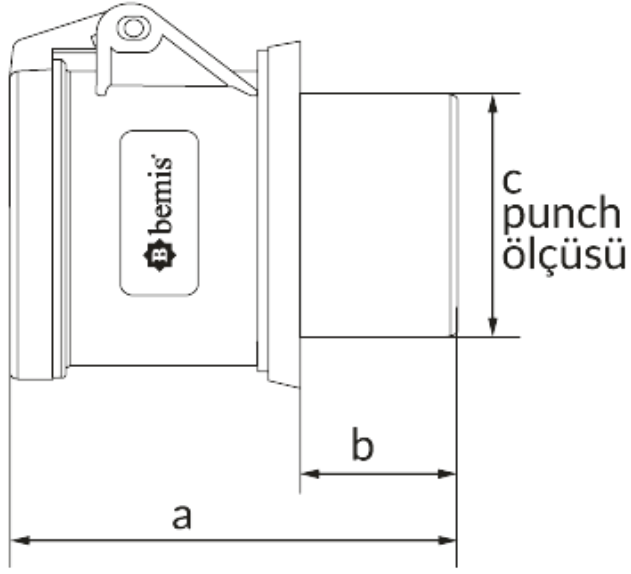

Panel mounting socket

- Products group CEE Norm
- plug-in / plug-socket plug-socket
- Body type Panel mounting socket
- Ip class IP 44
- Body material polyamid 6
- conductive material Ms 58
- weight gr. 125
- Box pieces 15
- packages pieces 180
- Product number BC1-1102-2414

Volt	24V
Amper	16A
Hertz	50Hz - 60Hz
Pole	2P
Saat Yönü	

Ölçüler / Dimensions (mm)			
a	68,5	e□	45
b	30	f	
c	50	g	
d□	55	h	

http://www.bemis.com.tr/Urunler/detay/241/panel_mounting_socket.html