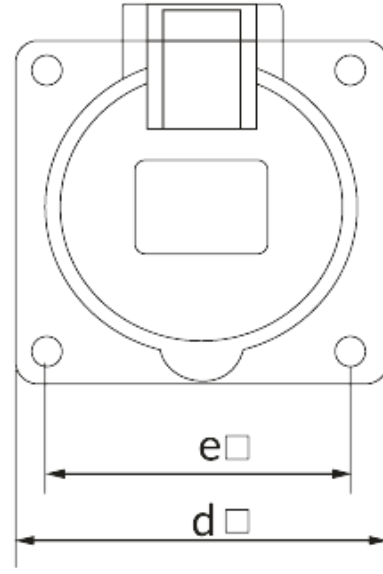

Panel mounting socket

- Products group CEE Norm
- plug-in / plug-socket plug-socket
- Body type Panel mounting socket
- Ip class IP 44
- Body material polyamid 6
- conductive material Ms 58
- weight gr. 125
- Box pieces 15
- packages pieces 180
- Product number BC1-1102-2414

Volt	24V
Amper	16A
Hertz	50Hz - 60Hz
Pole	2P
Saat Yönü	

Ölçüler / Dimensions (mm)			
a	68,5	e□	45
b	30	f	
c	50	g	
d□	55	h	

http://www.bemis.com.tr/Urunler/detay/241/panel_mounting_socket.html