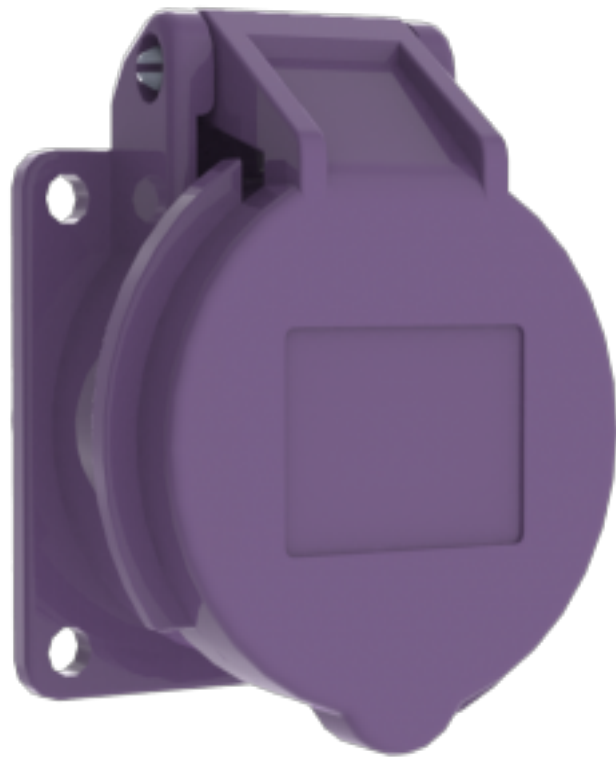

Panel mounting socket

- Products group CEE Norm
- plug-in / plug-socket plug-socket
- Body type Panel mounting socket
- Ip class IP 44
- Body material polyamid 6
- conductive material Ms 58
- weight gr. 125
- Box pieces 15
- packages pieces 180
- Product number BC1-1102-2414

Volt	24V
Amper	16A
Hertz	50Hz - 60Hz
Pole	2P
Saat Yönü	

Ölçüler / Dimensions (mm)			
a	68,5	e□	45
b	30	f	
c	50	g	
d□	55	h	

http://www.bemis.com.tr/Urunler/detay/241/panel_mounting_socket.html