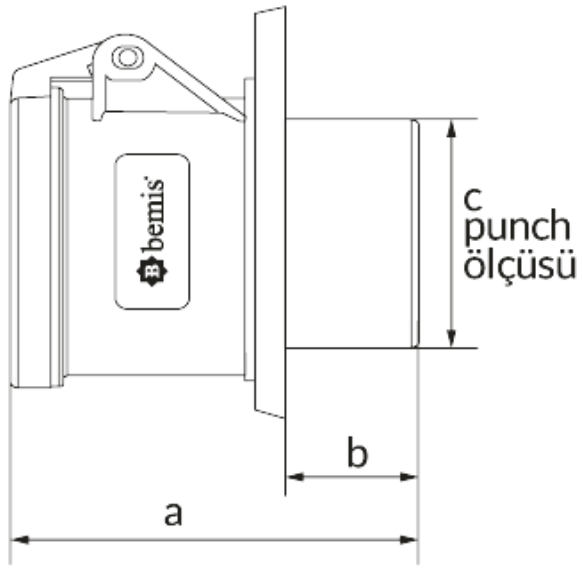

## Panel mounting socket

- Products group CEE Norm
- plug-in / plug-socket plug-socket
- Body type Panel mounting socket
- Ip class IP 44
- Body material polyamid 6
- conductive material Ms 58
- weight gr. 125
- Box pieces 15
- packages pieces 180
- Product number BC1-1103-2413

Volt	24V
Amper	16A
Hertz	50Hz - 60Hz
Pole	2P+E
Saat Yönü	

**Ölçüler / Dimensions (mm)**

a	68,5	e□	58
b	22	f	
c	40	g	
d□	75	h	

[http://www.bemis.com.tr/Urunler/detay/589/panel\\_mounting\\_socket.html](http://www.bemis.com.tr/Urunler/detay/589/panel_mounting_socket.html)