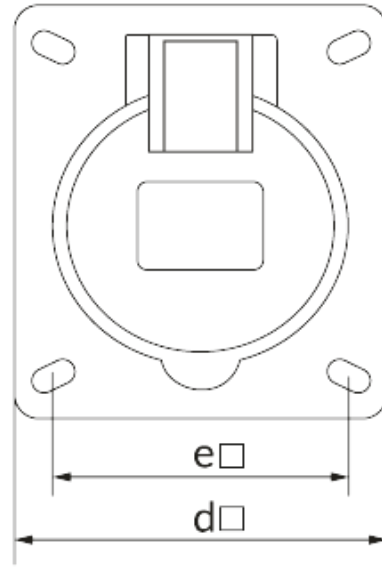

## Panel mounting socket

- Products group CEE Norm
- plug-in / plug-socket plug-socket
- Body type Panel mounting socket
- Ip class IP 44
- Body material polyamid 6
- conductive material Ms 58
- weight gr. 125
- Box pieces 15
- packages pieces 180
- Product number BC1-1103-2413

Volt	24V
Amper	16A
Hertz	50Hz - 60Hz
Pole	2P+E
Saat Yönü	

**Ölçüler / Dimensions (mm)**

a	68,5	e□	58
b	22	f	
c	40	g	
d□	75	h	

[http://www.bemis.com.tr/Urunler/detay/589/panel\\_mounting\\_socket.html](http://www.bemis.com.tr/Urunler/detay/589/panel_mounting_socket.html)