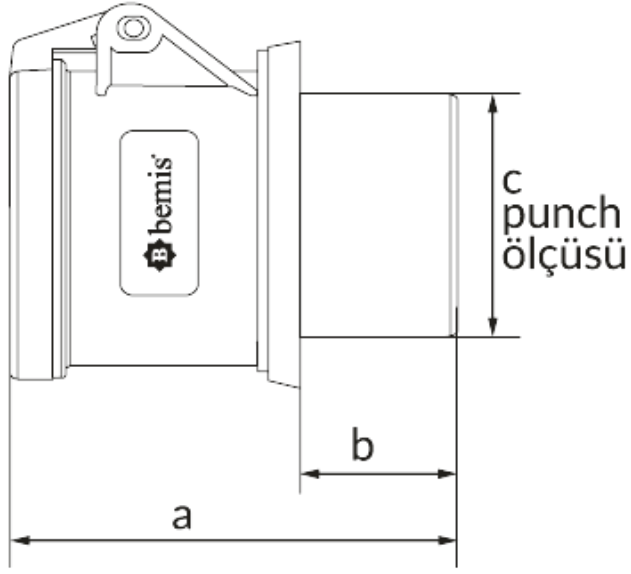

Panel mounting socket

- Products group CEE Norm
- plug-in / plug-socket plug-socket
- Body type Panel mounting socket
- Ip class IP 44
- Body material polyamid 6
- conductive material Ms 58
- weight gr. 125
- Box pieces 15
- packages pieces 180
- Product number BC1-1103-2414

Volt	24V
Amper	16A
Hertz	50Hz - 60Hz
Pole	2P+E
Saat Yönü	

Ölçüler / Dimensions (mm)

a	68,5	e□	45
b	30	f	
c	50	g	
d□	55	h	

http://www.bemis.com.tr/Urunler/detay/588/panel_mounting_socket.html