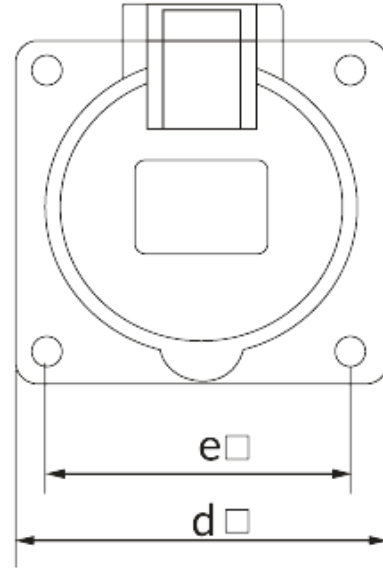

Panel mounting socket

- Products group CEE Norm
- plug-in / plug-socket plug-socket
- Body type Panel mounting socket
- Ip class IP 44
- Body material polyamid 6
- conductive material Ms 58
- weight gr. 125
- Box pieces 15
- packages pieces 180
- Product number BC1-1103-2414

Volt	24V
Amper	16A
Hertz	50Hz - 60Hz
Pole	2P+E
Saat Yönü	

Ölçüler / Dimensions (mm)

a	68,5	e□	45
b	30	f	
c	50	g	
d□	55	h	

http://www.bemis.com.tr/Urunler/detay/588/panel_mounting_socket.html