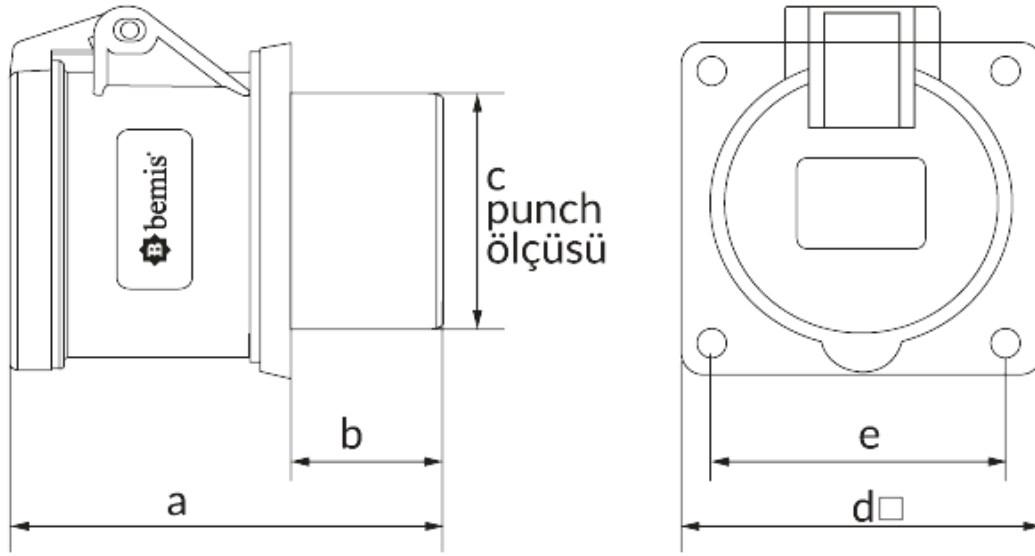

Panel mounting socket

- Products group CEE Norm
- plug-in / plug-socket plug-socket
- Body type Panel mounting socket
- Ip class IP 44
- Body material polyamid 6
- conductive material Ms 58
- weight gr. 125
- Box pieces 15
- packages pieces 180
- Product number BC1-3102-2414

Volt	24V
Amper	32A
Hertz	50Hz - 60Hz
Pole	2P
Saat Yönü	

Ölçüler / Dimensions (mm)

a	68,5	e	45
b	30	f	
c	50	g	
d□	55	h	

http://www.bemis.com.tr/Urunler/detay/647/panel_mounting_socket.html