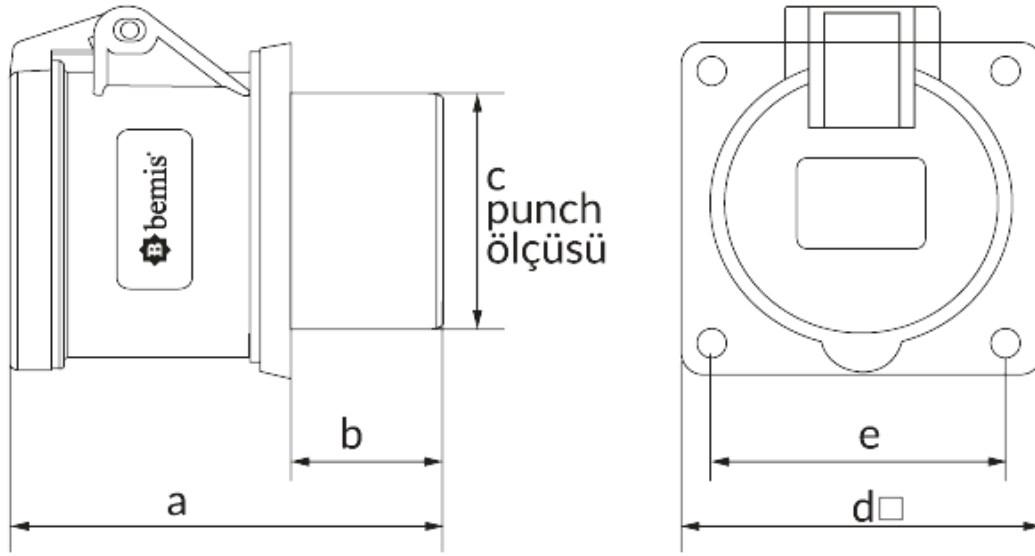

## Panel mounting socket

- Products group CEE Norm
- plug-in / plug-socket plug-socket
- Body type Panel mounting socket
- Ip class IP 44
- Body material polyamid 6
- conductive material Ms 58
- weight gr. 125
- Box pieces 15
- packages pieces 180
- Product number BC1-3103-2414

Volt	24V
Amper	32A
Hertz	50Hz - 60Hz
Pole	2P+E
Saat Yönü	

**Ölçüler / Dimensions (mm)**

a	68,5	e	45
b	30	f	
c	50	g	
d	55	h	

[http://www.bemis.com.tr/Urunler/detay/665/panel\\_mounting\\_socket.html](http://www.bemis.com.tr/Urunler/detay/665/panel_mounting_socket.html)