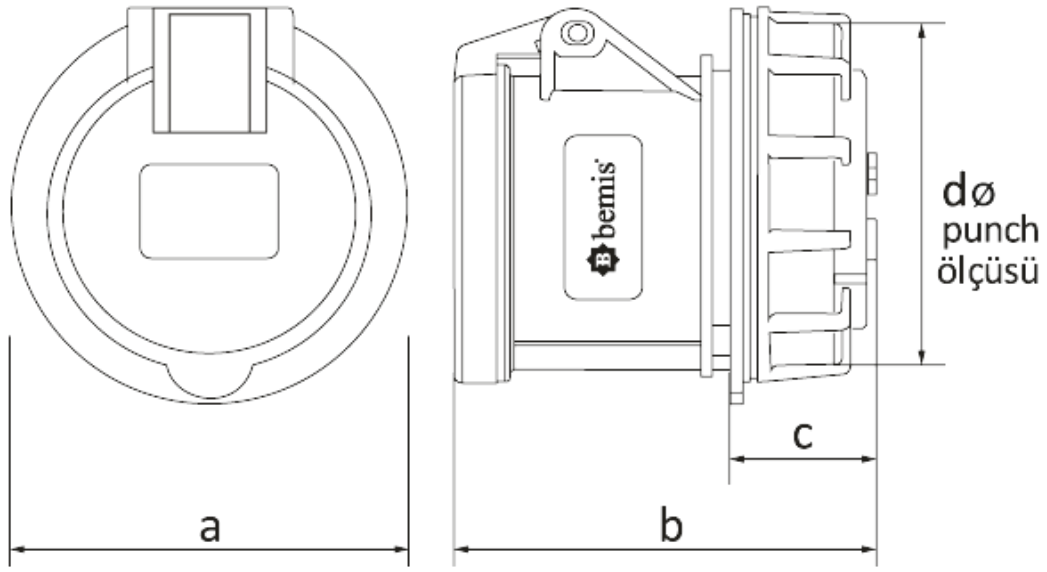

screwless connection socket

- Products group CEE Norm
- plug-in / plug-socket plug-socket
- Body type screwless connection socket
- Ip class IP 44
- Body material polyamid 6
- conductive material Ms 58
- weight gr. 210
- Box pieces 8
- packages pieces 96
- Product number BC1-3403-2440

Volt	220V-250V
Amper	32A
Hertz	50Hz - 60Hz
Pole	2P+E
Saat Yönü	

Ölçüler / Dimensions (mm)

a	80	e	
b	68	f	
c	15	g	
dø	70	h	

http://www.bemis.com.tr/Urunler/detay/946/screwless_connection_socket.html