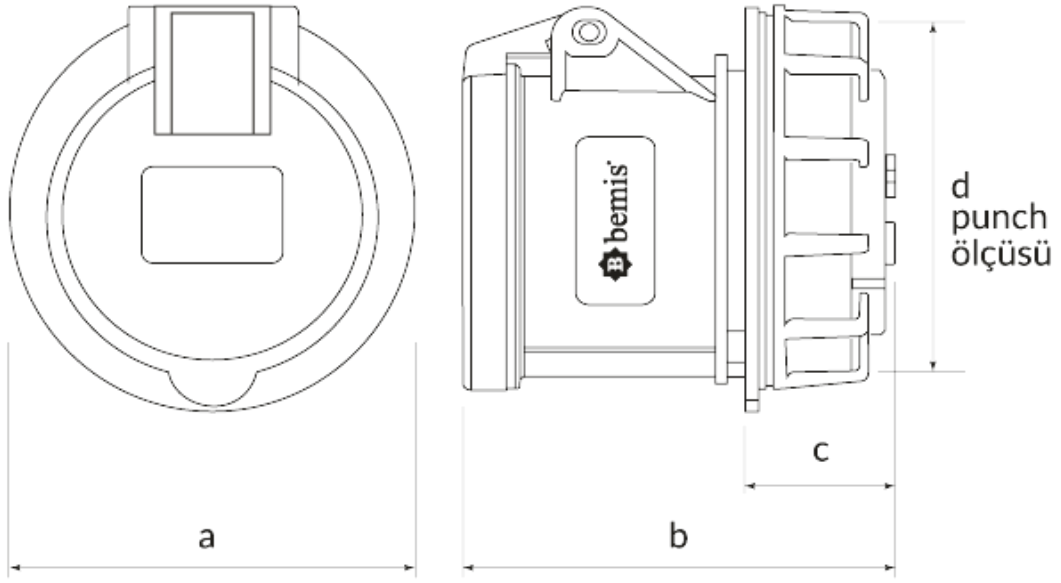

screwless connection socket

- Products group CEE Norm
- plug-in / plug-socket plug-socket
- Body type screwless connection socket
- Ip class IP 44
- Body material polyamid 6
- conductive material Ms 58
- weight gr. 220
- Box pieces 8
- packages pieces 96
- Product number BC1-3504-2440

Volt	380V-450V
Amper	32A
Hertz	50Hz - 60Hz
Pole	3P+E
Saat Yönü	

Ölçüler / Dimensions (mm)

a	80	e	
b	68	f	
c	15	g	
d	70	h	

http://www.bemis.com.tr/Urunler/detay/972/screwless_connection_socket.html