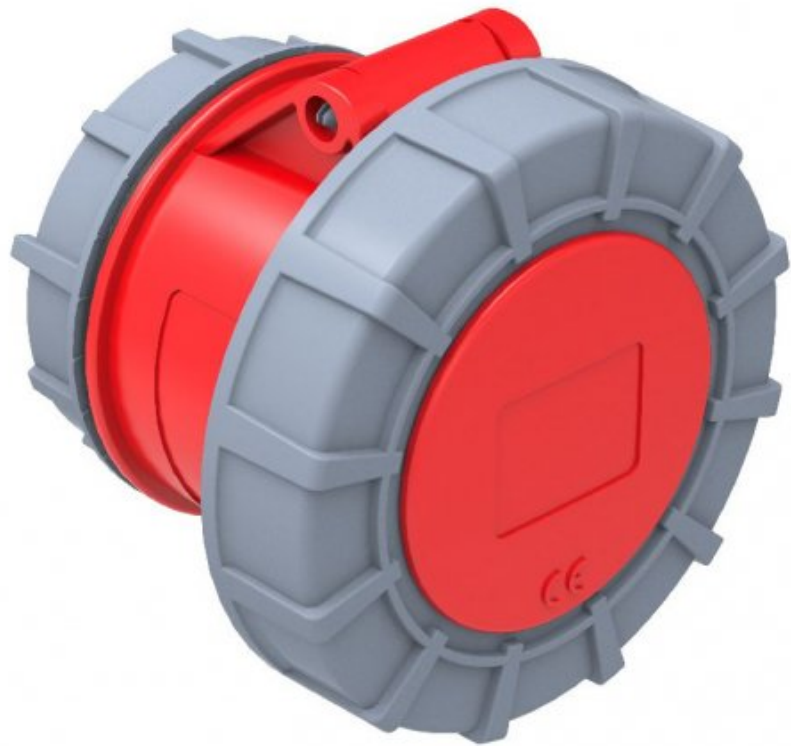

screwless connection socket

- Products group CEE Norm
- plug-in / plug-socket plug-socket
- Body type screwless connection socket
- Ip class IP 67
- Body material polyamid 6
- conductive material Ms 58
- weight gr. 245
- Box pieces 4
- packages pieces 72
- Product number BC1-3504-7440

Volt	380V-450V
Amper	32A
Hertz	50Hz - 60Hz
Pole	3P+E
Saat Yönü	

**Ölçüler / Dimensions (mm)**

a	89	e	103
b	16	f	
cø	70	g	
d	100	h	

[http://www.bemis.com.tr/Urunler/detay/984/screwless\\_connection\\_socket.html](http://www.bemis.com.tr/Urunler/detay/984/screwless_connection_socket.html)