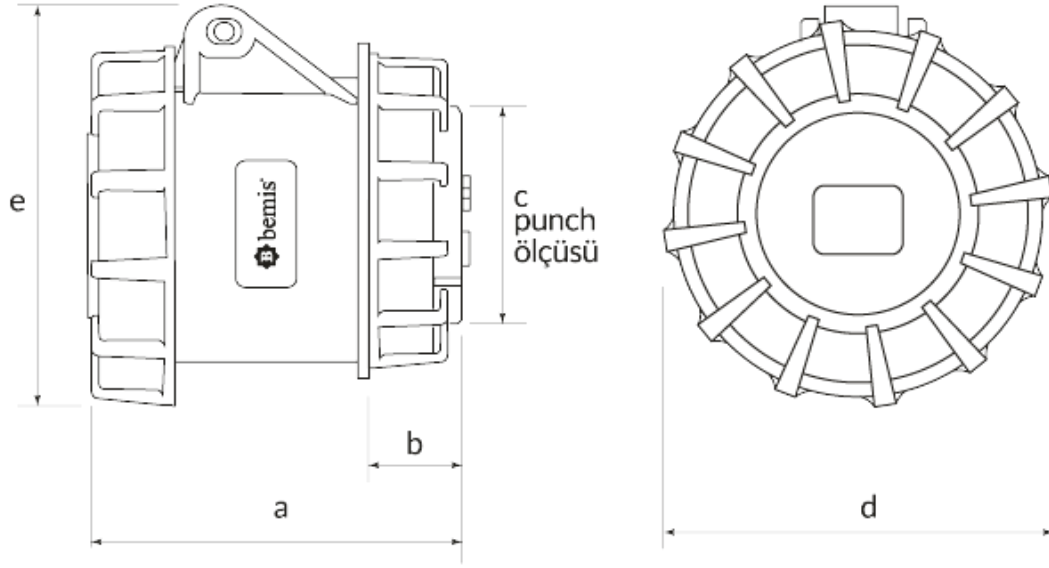

screwless connection socket

- Products group CEE Norm
- plug-in / plug-socket plug-socket
- Body type screwless connection socket
- Ip class IP 67
- Body material polyamid 6
- conductive material Ms 58
- weight gr. 245
- Box pieces 4
- packages pieces 72
- Product number BC1-3504-7440

Volt	380V-450V
Amper	32A
Hertz	50Hz - 60Hz
Pole	3P+E
Saat Yönü	

**Ölçüler / Dimensions (mm)**

a	89	e	103
b	16	f	
cø	70	g	
d	100	h	

[http://www.bemis.com.tr/Urunler/detay/984/screwless\\_connection\\_socket.html](http://www.bemis.com.tr/Urunler/detay/984/screwless_connection_socket.html)