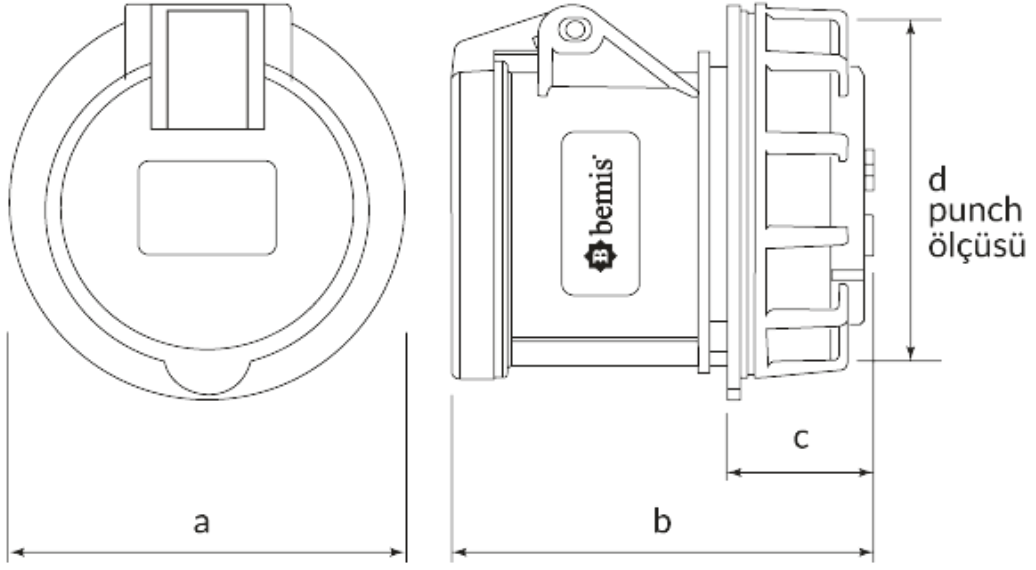

screwless connection socket

- Products group CEE Norm
- plug-in / plug-socket plug-socket
- Body type screwless connection socket
- Ip class IP 44
- Body material polyamid 6
- conductive material Ms 58
- weight gr. 240
- Box pieces 8
- packages pieces 96
- Product number BC1-3505-2440

Volt	380V-450V
Amper	32A
Hertz	50Hz - 60Hz
Pole	3P+E+N
Saat Yönü	

Ölçüler / Dimensions (mm)

a	80	e	
b	68	f	
c	15	g	
d	70	h	

http://www.bemis.com.tr/Urunler/detay/1000/screwless_connection_socket.html