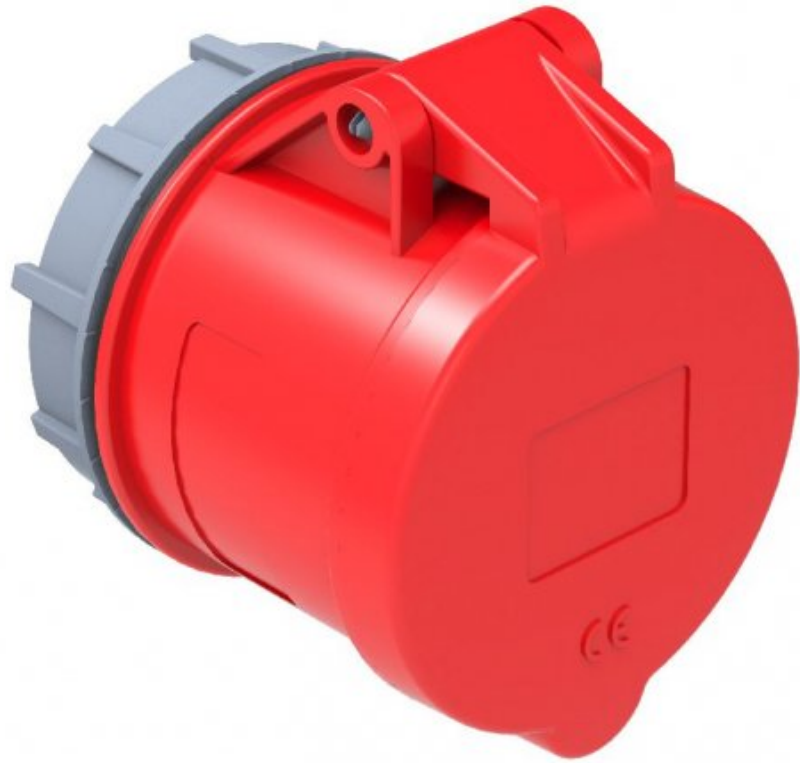

screwless connection socket

- Products group CEE Norm
- plug-in / plug-socket plug-socket
- Body type screwless connection socket
- Ip class IP 44
- Body material polyamid 6
- conductive material Ms 58
- weight gr. 240
- Box pieces 8
- packages pieces 96
- Product number BC1-3505-2440

Volt	380V-450V
Amper	32A
Hertz	50Hz - 60Hz
Pole	3P+E+N
Saat Yönü	

Ölçüler / Dimensions (mm)

a	80	e	
b	68	f	
c	15	g	
d	70	h	

http://www.bemis.com.tr/Urunler/detay/1000/screwless_connection_socket.html